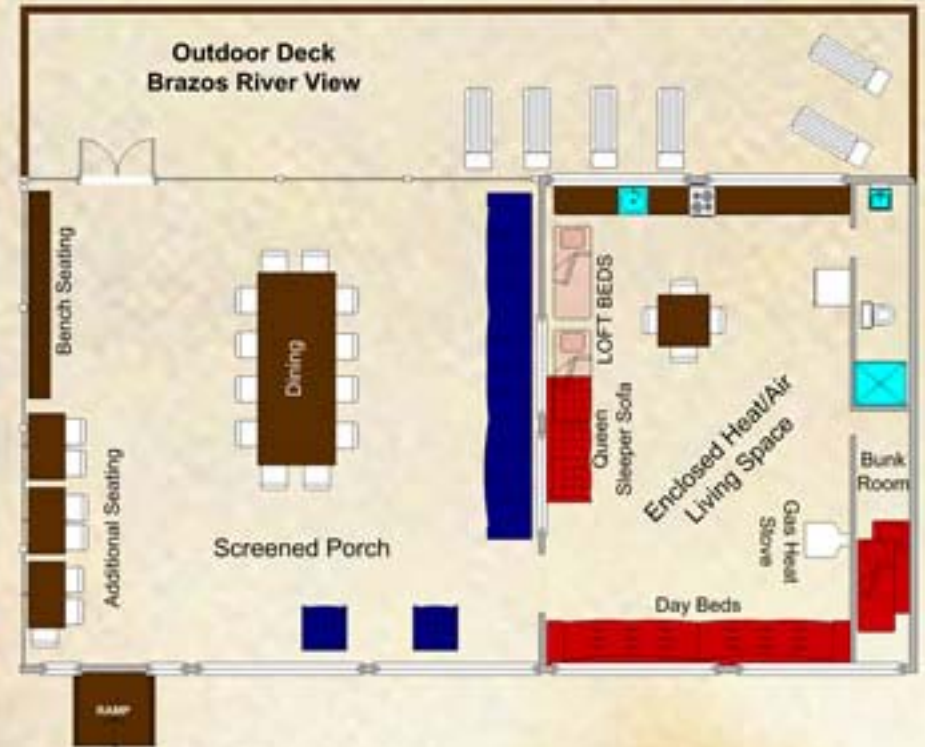

MAIN LODGE 1st Floor

MOON RIVER RANCH

MAIN LODGE 2nd Floor

MAIN LODGE
Pool Level

BARN

CHAPEL

Maximum Occupancy 30 people

PECAN HOUSE CABIN

GARDEN HOUSE

BOAT HOUSE

FARM HOUSE

AIRSTREAMS