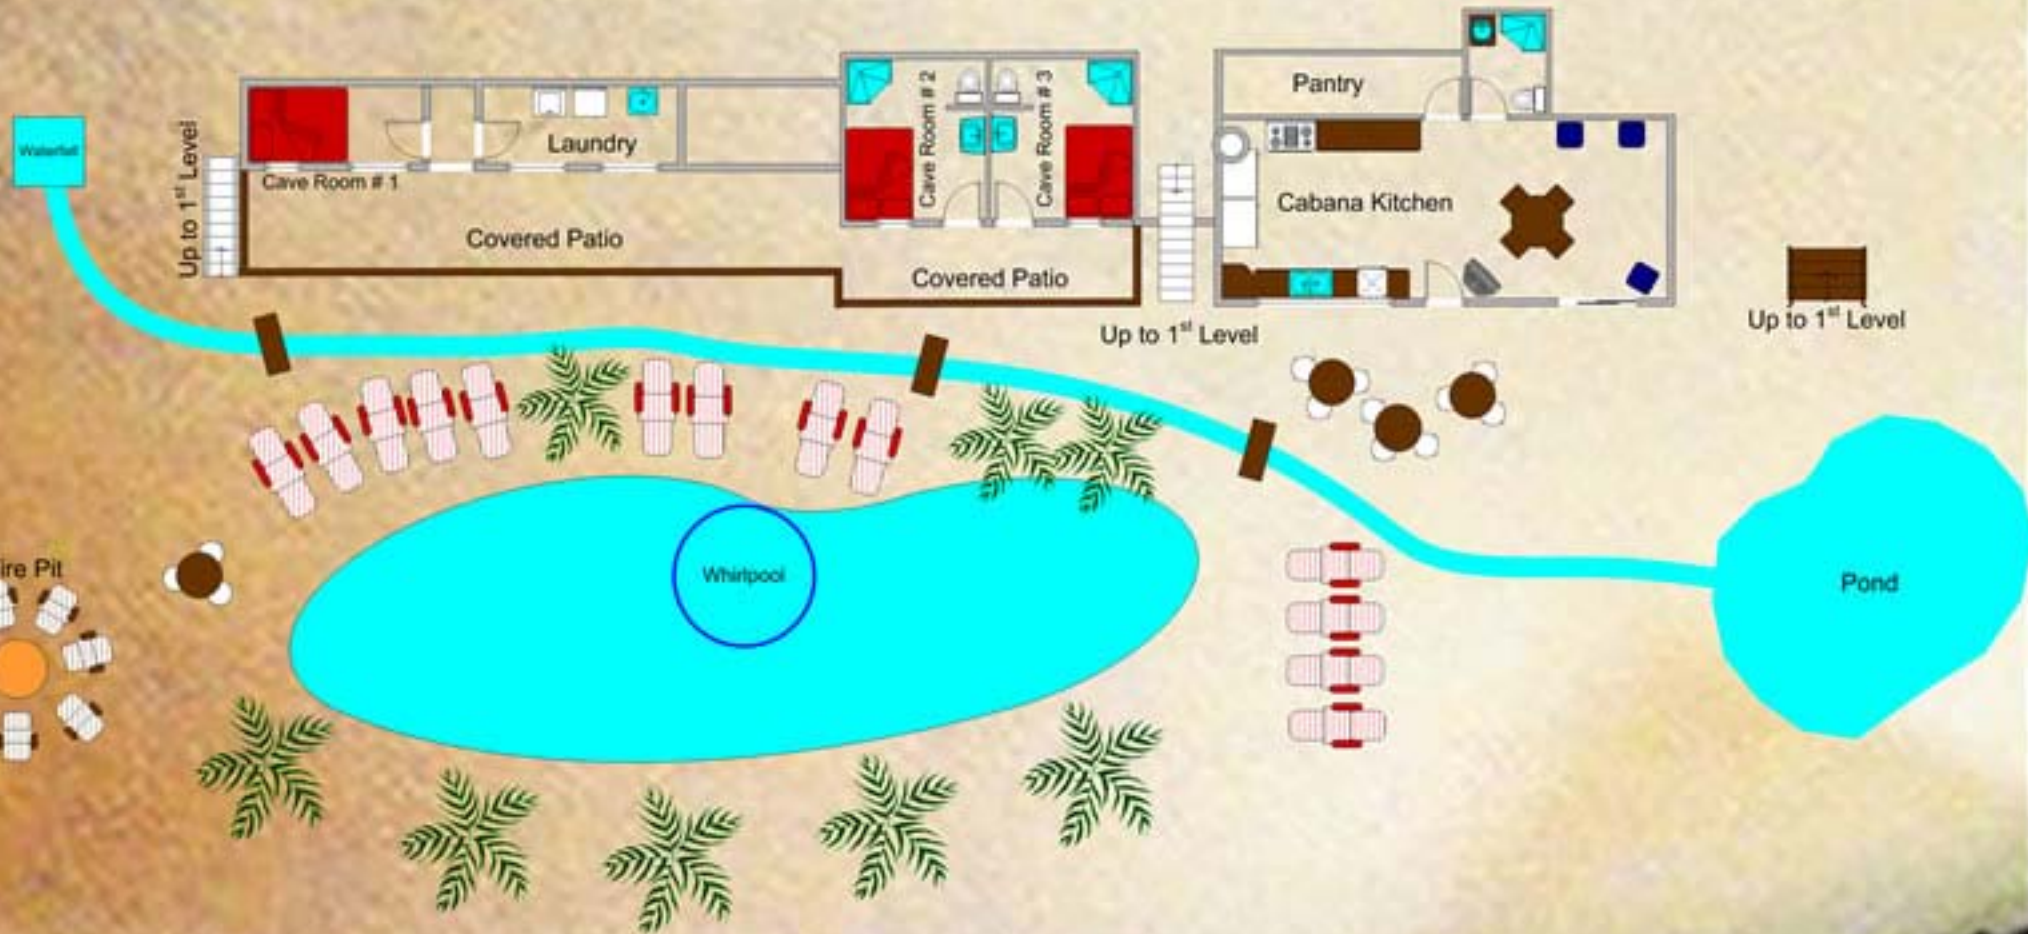

MAIN LODGE 1st Floor

MOON RIVER RANCH

MAIN LODGE 2nd Floor

MAIN LODGE
Pool Level

BARN

CHAPEL

Maximum Occupancy 30 people

PECAN HOUSE CABIN

GARDEN HOUSE

BOAT HOUSE

FARM HOUSE

AIRSTREAMS